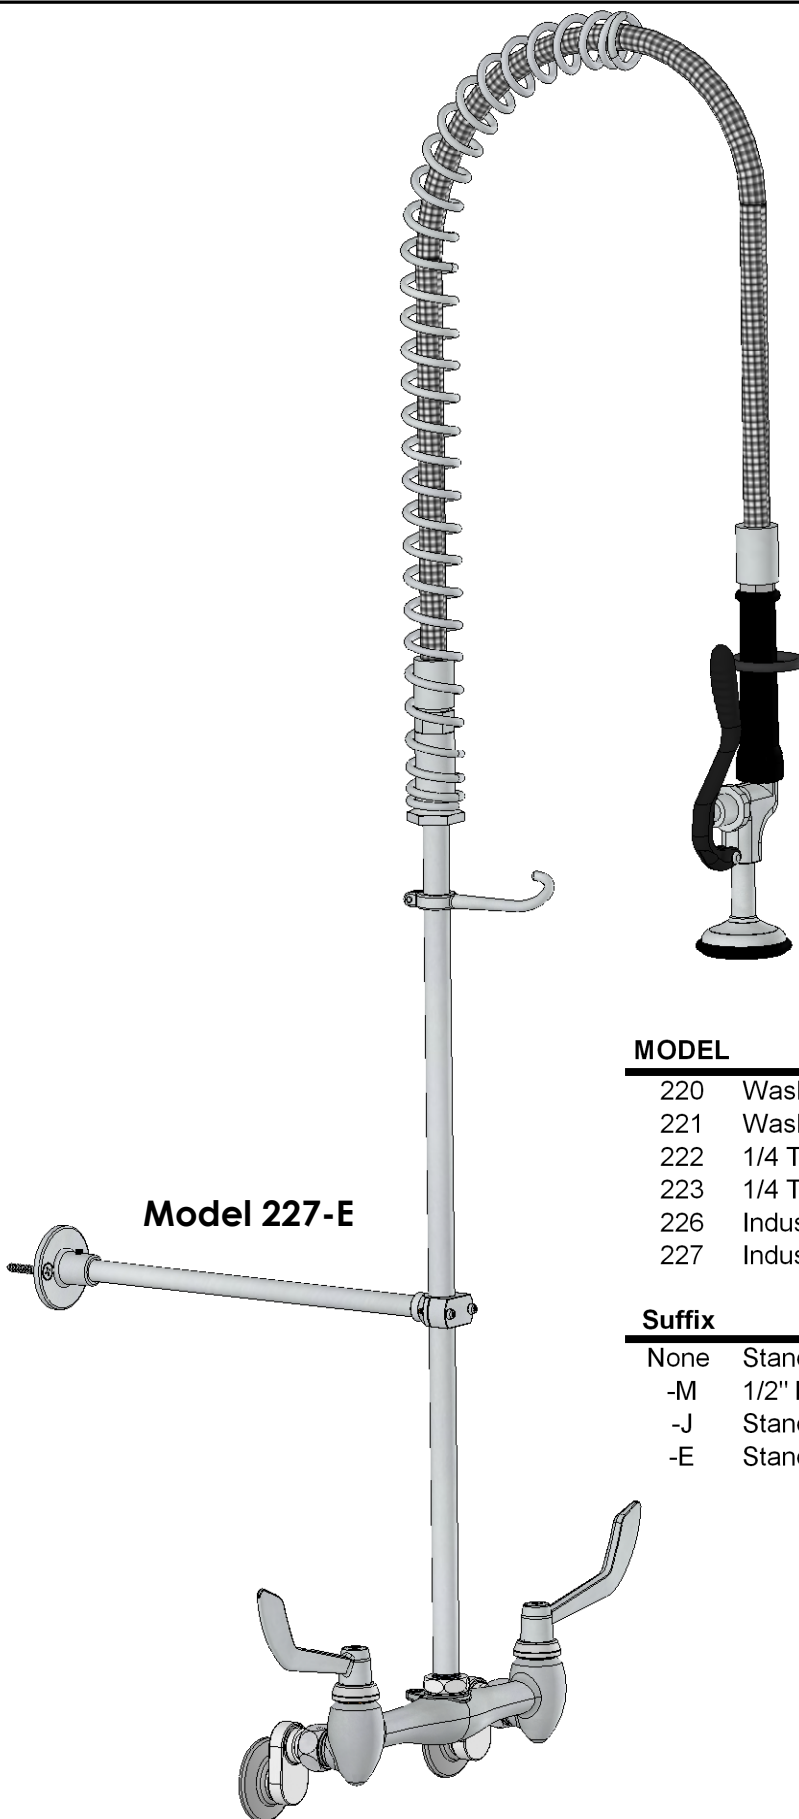

220 Series Pre-rinse Wallmount Faucets

Specifications

- * Washer-Type Renew Valves and Seats or Ceramic Disk washerless valves
- * Cast Brass Body on 8" centers
- * Chrome Plated polished or rough brass body
- * 3/8" Offset Flanges, or 2" Eccentric Flanges, or 5" Eccentric Flanges, or 5/16" Male Flanges
- * 24" Riser Tube
- * Chrome Finish

MODEL	DESCRIPTION
-------	-------------

220	Washer type, Rough Chrome Body
221	Washer type, Polished Chrome Body
222	1/4 Turn Valve, Rough Chrome Body
223	1/4 Turn Valve, Polished Chrome Body
226	Industrial 1/4 Turn, Rough Chrome Body
227	Industrial 1/4 Turn, Polished Chrome Body

Suffix	Pre-rinse Wallmount Flange Options
--------	------------------------------------

None	Standard 1/2 Female Pipe with 3/8"adjustable flanges
-M	1/2" Male Tapered Pipe with 3/16"adjustable flanges
-J	Standard 1/2 Female Pipe with 5"adjustable flanges
-E	Standard 1/2 Female Pipe with 2"adjustable flanges