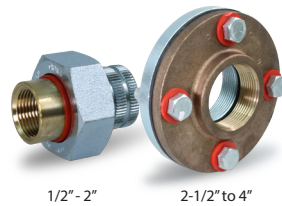

- Used to properly connect different metal piping
- Prevents the deterioration of the pipe connections and stray induced electrical currents

ISO:9001

DIELECTRIC UNIONS

- Lead Free
- Meets ASTM F492-95
- Rated up to 230°F

1/2" - 2" 2-1/2" to 4"

FEMALE X FEMALE DIELECTRIC UNIONS

Item#	Size	Inner	Master	Price
DUFF0012-NL	1/2"	15	120	\$ 9.31
DUFF0034-NL	3/4"	12	96	\$ 12.76
DUFF0100-NL	1"	6	48	\$ 18.67
DUFF0114-NL	1-1/4"	6	36	\$ 25.84
DUFF0112-NL	1-1/2"	4	24	\$ 50.59
DUFF0200-NL	2"	3	18	\$ 66.01
DUFF0212-NL	2-1/2" Flanged	1	4	\$ 624.17
DUFF0300-NL	3" Flanged	1	4	\$ 731.09
DUFF0400-NL	4" Flanged	1	2	\$ 1,213.37

1/2" - 2" 2-1/2" to 4"

FEMALE X SWT DIELECTRIC UNIONS

Item#	Size	Inner	Master	Price
DUFS0012-NL	1/2"	12	144	\$ 6.31
DUFS0034-NL	3/4"	15	120	\$ 8.25
DUFS3412-NL	3/4" X 1/2"	15	120	\$ 8.15
DUFS0100-NL	1"	12	72	\$ 13.27
DUFS0114-NL	1-1/4"	6	48	\$ 19.38
DUFS0112-NL	1-1/2"	6	36	\$ 29.33
DUFS0200-NL	2"	3	18	\$ 51.17
DUFS0212-NL	2-1/2" Flanged	1	4	\$ 210.56
DUFS0300-NL	3" Flanged	1	4	\$ 251.31
DUFS0400-NL	4" Flanged	1	2	\$ 1,137.28

MALE X SWT DIELECTRIC UNIONS

Item#	Size	Inner	Master	Price
DUMS0012-NL	1/2"	12	96	\$ 8.19
DUMS0034-NL	3/4"	12	72	\$ 9.00
DUMS3412-NL	3/4" X 1/2"	12	72	\$ 10.35

DIELECTRIC NIPPLES

- 300 PSI
- Rated up to 230° F
- ASTM A53, ANSI B1.20.1 & ASTM F492-95
- Galvanized Dielectric Nipples
- Pex Liner
- Metal to Metal Design