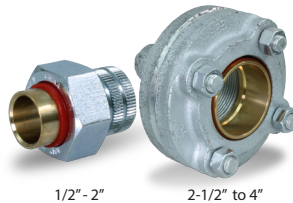

- Used to properly connect different metal piping
- Prevents the deterioration of the pipe connections and stray induced electrical currents

ISO:9001

DIELECTRIC UNIONS

- Lead Free
- Meets ASTM F492-95
- Rated up to 230°F

1/2" - 2" 2-1/2" to 4"

FEMALE X FEMALE DIELECTRIC UNIONS

Item#	Size	Inner	Master	Price
DUFF0012-NL	1/2"	15	120	\$ 9.31
DUFF0034-NL	3/4"	12	96	\$ 12.76
DUFF0100-NL	1"	6	48	\$ 18.67
DUFF0114-NL	1-1/4"	6	36	\$ 25.84
DUFF0112-NL	1-1/2"	4	24	\$ 50.59
DUFF0200-NL	2"	3	18	\$ 66.01
DUFF0212-NL	2-1/2" Flanged	1	4	\$ 624.17
DUFF0300-NL	3" Flanged	1	4	\$ 731.09
DUFF0400-NL	4" Flanged	1	2	\$ 1,213.37

1/2" - 2" 2-1/2" to 4"

FEMALE X SWT DIELECTRIC UNIONS

Item#	Size	Inner	Master	Price
DUFS0012-NL	1/2"	12	144	\$ 6.31
DUFS0034-NL	3/4"	15	120	\$ 8.25
DUFS3412-NL	3/4" X 1/2"	15	120	\$ 8.15
DUFS0100-NL	1"	12	72	\$ 13.27
DUFS0114-NL	1-1/4"	6	48	\$ 19.38
DUFS0112-NL	1-1/2"	6	36	\$ 29.33
DUFS0200-NL	2"	3	18	\$ 51.17
DUFS0212-NL	2-1/2" Flanged	1	4	\$ 210.56
DUFS0300-NL	3" Flanged	1	4	\$ 251.31
DUFS0400-NL	4" Flanged	1	2	\$ 1,137.28

MALE X SWT DIELECTRIC UNIONS

Item#	Size	Inner	Master	Price
DUMS0012-NL	1/2"	12	96	\$ 8.19
DUMS0034-NL	3/4"	12	72	\$ 9.00
DUMS3412-NL	3/4" X 1/2"	12	72	\$ 10.35

DIELECTRIC NIPPLES

- 300 PSI
- Rated up to 230° F
- ASTM A53, ANSI B1.20.1 & ASTM F492-95
- Galvanized Dielectric Nipples
- Pex Liner
- Metal to Metal Design