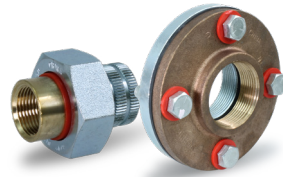

- Used to properly connect different metal piping
- Prevents the deterioration of the pipe connections and stray induced electrical currents

ISO 9001

## DIELECTRIC UNIONS

- Lead Free
- Meets ASTM F492-95
- Rated up to 230°F

1/2" - 2"      2-1/2" to 4"

### FEMALE X FEMALE DIELECTRIC UNIONS

Item#	Size	Inner	Master	Price
DUFF0012-NL	1/2"	15	120	\$10.24
DUFF0034-NL	3/4"	12	96	\$14.04
DUFF0100-NL	1"	6	48	\$20.54
DUFF0114-NL	1-1/4"	6	36	\$55.65
DUFF0112-NL	1-1/2"	4	24	\$28.42
DUFF0200-NL	2"	3	18	\$72.61
DUFF0212-NL	2-1/2" Flanged	1	4	\$686.59
DUFF0300-NL	3" Flanged	1	4	\$804.20
DUFF0400-NL	4" Flanged	1	2	\$1,334.71