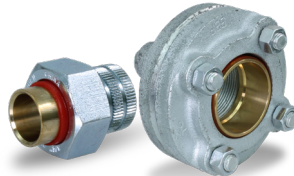

- Used to properly connect different metal piping
- Prevents the deterioration of the pipe connections and stray induced electrical currents

ISO 9001

## DIELECTRIC UNIONS

- Lead Free
- Meets ASTM F492-95
- Rated up to 230°F

1/2" - 2"      2-1/2" to 4"

### FEMALE X FEMALE DIELECTRIC UNIONS

Item#	Size	Inner	Master	Price
DUFF0012-NL	1/2"	15	120	\$10.24
DUFF0034-NL	3/4"	12	96	\$14.04
DUFF0100-NL	1"	6	48	\$20.54
DUFF0114-NL	1-1/4"	6	36	\$55.65
DUFF0112-NL	1-1/2"	4	24	\$28.42
DUFF0200-NL	2"	3	18	\$72.61
DUFF0212-NL	2-1/2" Flanged	1	4	\$686.59
DUFF0300-NL	3" Flanged	1	4	\$804.20
DUFF0400-NL	4" Flanged	1	2	\$1,334.71

### FEMALE X SWT DIELECTRIC UNIONS

Item#	Size	Inner	Master	Price
DUFS0012-NL	1/2"	12	144	\$6.94
DUFS0034-NL	3/4"	15	120	\$9.08
DUFS3412-NL	3/4" X 1/2"	15	120	\$8.97
DUFS0100-NL	1"	12	72	\$14.60
DUFS0114-NL	1-1/4"	6	48	\$32.26
DUFS0112-NL	1-1/2"	6	36	\$21.32
DUFS0200-NL	2"	3	18	\$56.29
DUFS0212-NL	2-1/2" Flanged	1	4	\$231.62
DUFS0300-NL	3" Flanged	1	4	\$276.44
DUFS0400-NL	4" Flanged	1	2	\$1,251.01